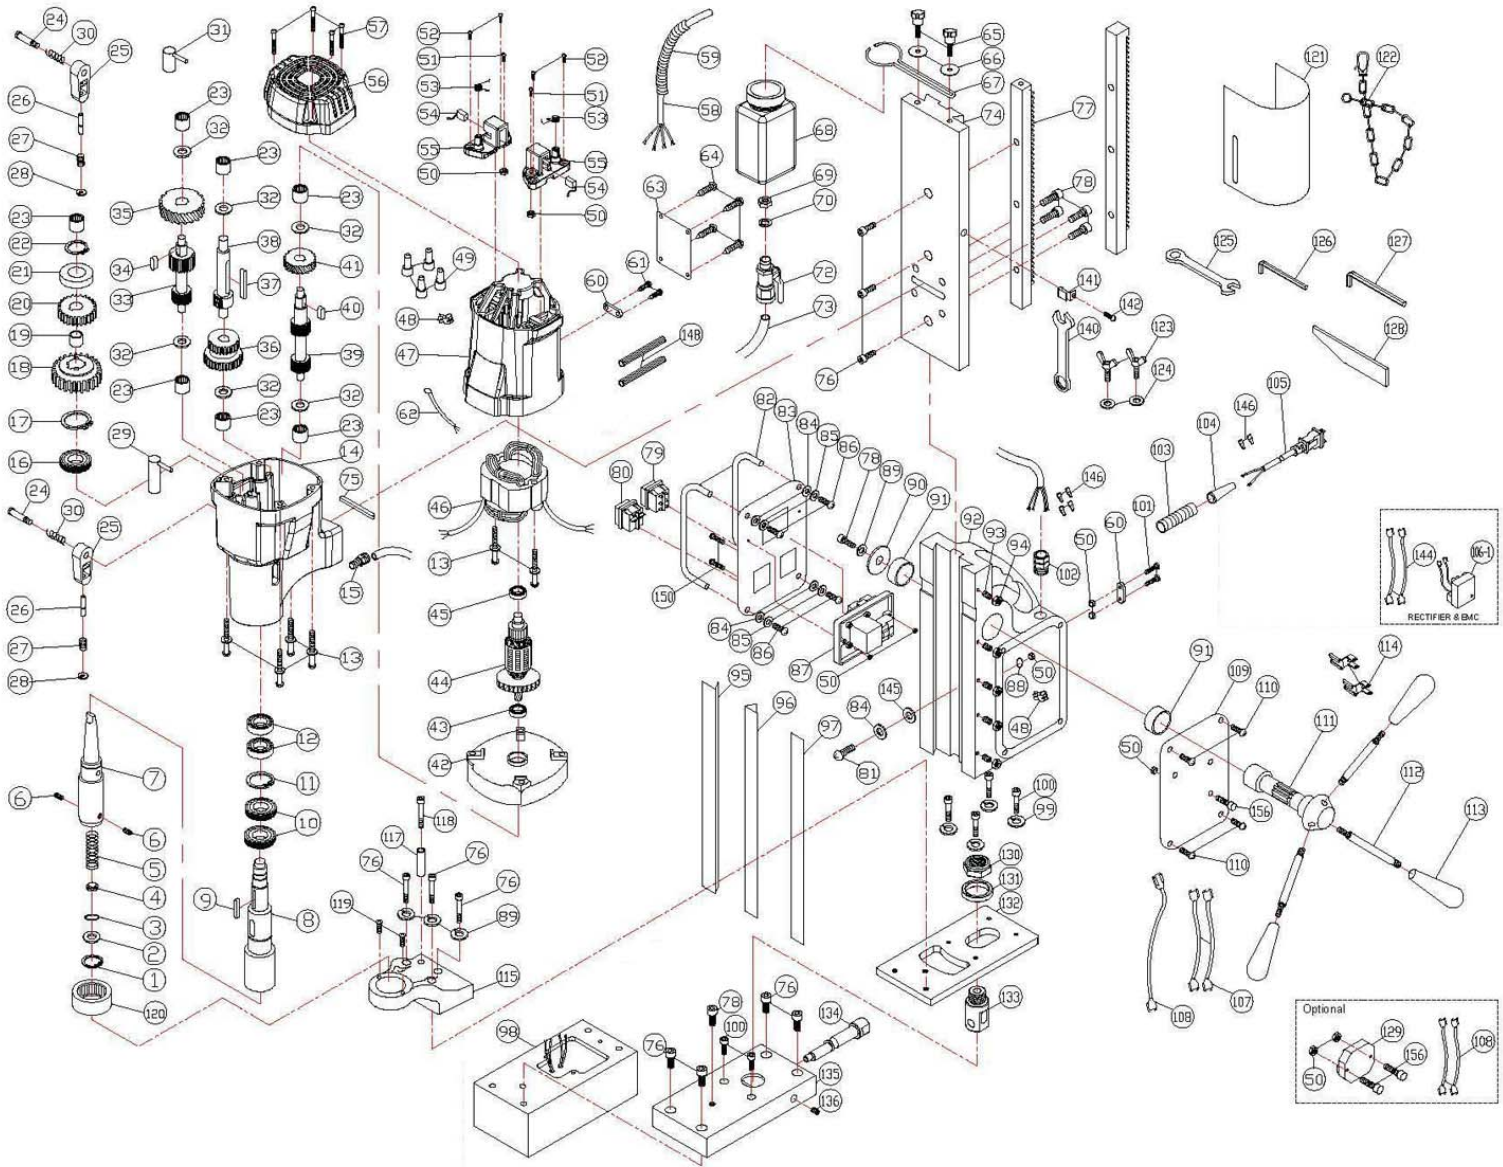

MAGPRO 75/4s Swivel Base

MAGPRO 75/4s Swivel Base

No.	Article No.	English Parts Name	Specification	Q'ty
1	MA7501	INTERNAL CIRCLIP	R-19	1
2	MA7502	ARBOR WASHER		1
3	MA7503	RING	12 x 4	1
4	MA7504	WATER SEAL	φ外12 x φ10.2 x 15	1
5	MA7505	SPRING	φ10 x φ12.4 x 1.2 24T140L	1
6	MA7506	SET SCREW	M8 x 6	2
7	MA7507	MT3 ARBOR		1
8	MA7508 S	SPINDLE Swivel Base		1
9	MA7509	WOODRUFF KEY	5 x 5 x 40	1
10	MA7510	OIL SEAL	40 x 55 x 7	2
11	MA7511	INTERNAL CIRCLIP	R-55	1
12	MA7512	BEARING	6006zz	2
13	MA3514	SCREW	M5 x 60	6
14	MA7514	GEAR CASE		1
15	MA3516	COOLANT INLET		1
16	MA7516	OIL SEAL	30 x 45 x 5	1
17	MA7517	EXTERNAL CIRCLIP	S-30	1
18	MA7518	LOW SPINDLE GEAR	21T	1
19	MA7519	BUSHING	18 x 20 x 11.5	1
20	MA7520	HIGH SPINDLE GEAR	25T	1
21	MA7521	SPACER		1
22	MA7522	INTERNAL CIRCLIP	S-14	1
23	MA5025	BEARING	HK1010	7
24	MA5026	SELECTOR SCREW		2
25	MA5027	SELECTOR TAB		2
26	MA5028	DETENT PIN		2
27	MA5029	SPRING	φ6.5 x φ5.3 x 線徑0.6 x 5圈 x 17mm	2
28	MA5030	E-CLIP	E-3	2
29	MA7529	FIRST SELECTOR FORK		1
30	MA5032	SPRING	11 x 9 x 線徑1.0 x 4圈	2
31	MA7531	SECOND SELECTOR FORK		1
32	MA7532	THRUST WASHER	1024	6
33	MA7533	LAY SHAFT	16T.7T SCM4	1
34	MA3512	WOODRUFF KEY	5 x 5 x 10	1
35	MA7535	LAY GEAR	36T S45C	1
36	MA7536	INTERMEDIATE GEAR	20T.30T SCM415HL	1
37	MA7537	WOODRUFF KEY	5 x 5 x 50	1
38	MA7538	COUNTERSHAFT PINION	12T SCM415HL	1
39	MA7539	MAINSHAFT PINION	10T.12T.S45C	1
40	MA5036	WOODRUFF KEY	5 x 5 x 8	1
41	MA5037	INPUT GEAR	29T S45C	1
42	MA7542	GEAR PLATE		1
43	MA5039	BEARING	6202 2RS	1
44	MA7544	ARMATURE		1
45	MA5041	BEARING	6200zz	1
46	MA7546	STATOR		1
47	MA5043	MOTOR HOUSING	塑膠	1
48	MA3579	CABLE CLAMP		2
49	MA5052	WIRE CONNECTOR	C4	4
50	MA3577	NUT	M4	10
51	MA5049	SCREW	M4 x 10	2
52	MA3538	SCREW	M4 x 12	4
53	MA5047	BRUSH SPRING		2
54	MA5046	CARBON BRUSH (SET)	7 x 17	2
55	MA5049	BRUSH HOLDER	7 x 17	2
56	MA5050	MOTOR TAIL COVER	塑膠	1
57	MA5051	SCREW	M4 x 20	4
58	MA7558	MOTOR CABLE	2.0 x 4c x 90cm	1
59	MA5059	CABLE PROTECTOR	55cm粗	1
60	MA3537	CORD CLIP	(LY-115)	2
61	MA5054	SCREW	M4 x 16	2
62	MA7562	WIRE LEADS	16AWG 20cm 端子M4	2
63	MA7563	MOTOR COVER PLATE		1
64	JEP23030	SCREW	M5 x 12	4
65	MA3544	THUMB SCREW		2
66	MA3545	FLAT WASHER	M5	2
67	MA3546	COOLANT TANK BRACKET	平型	1
68	MA3547	COOLANT TANK	400CC	1
73	MA3548	COOLANT TUBE	18cm	1
74	MA7574	SLIDE PLATE	348mm	1
75	MA5016	WOODRUFF KEY	M4 x 4 x 30	1
76	MA5070	CAP BOLT	M8 x 20	3
77	MA7577	GEAR RACK	270cm	1